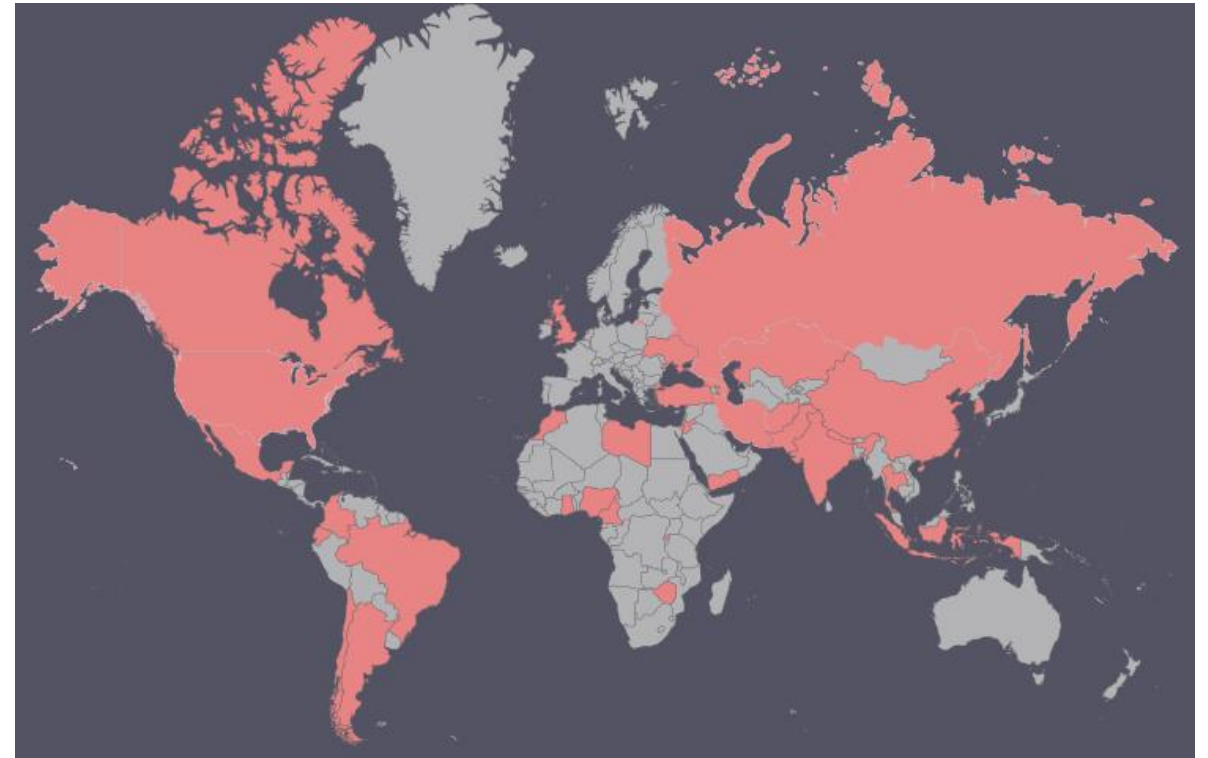

What is the Intercultural Mentoring Program (ICM)?

ICM: The Intercultural Mentoring Program is a part of the support services provided by the Student Service Center.

Mentees: international **degree-seeking students** at the beginning of their studies

Mentors: experienced German and international students from all faculties

Matching: subject of study, personal wishes and interests

What does ICM offer you?

- Trainings & Workshops
- Weekly Social, Cultural and Sport Events
- Excursions In and Out of Germany
- Friends from All Around the World
- Tips & Tricks for Your Life and Studies in Freiburg
- Participation Certificate
- +More!

ICM: Participants from all over the world

Mentors 24

Mentees 24

Map: www.amcharts.com

ICM Time-Plan

ICM - TIME PLAN

Feb. – Sep 24
Mentors' Registration

Sep. – mid- Oct. 24
Mentees's Registration
Matching