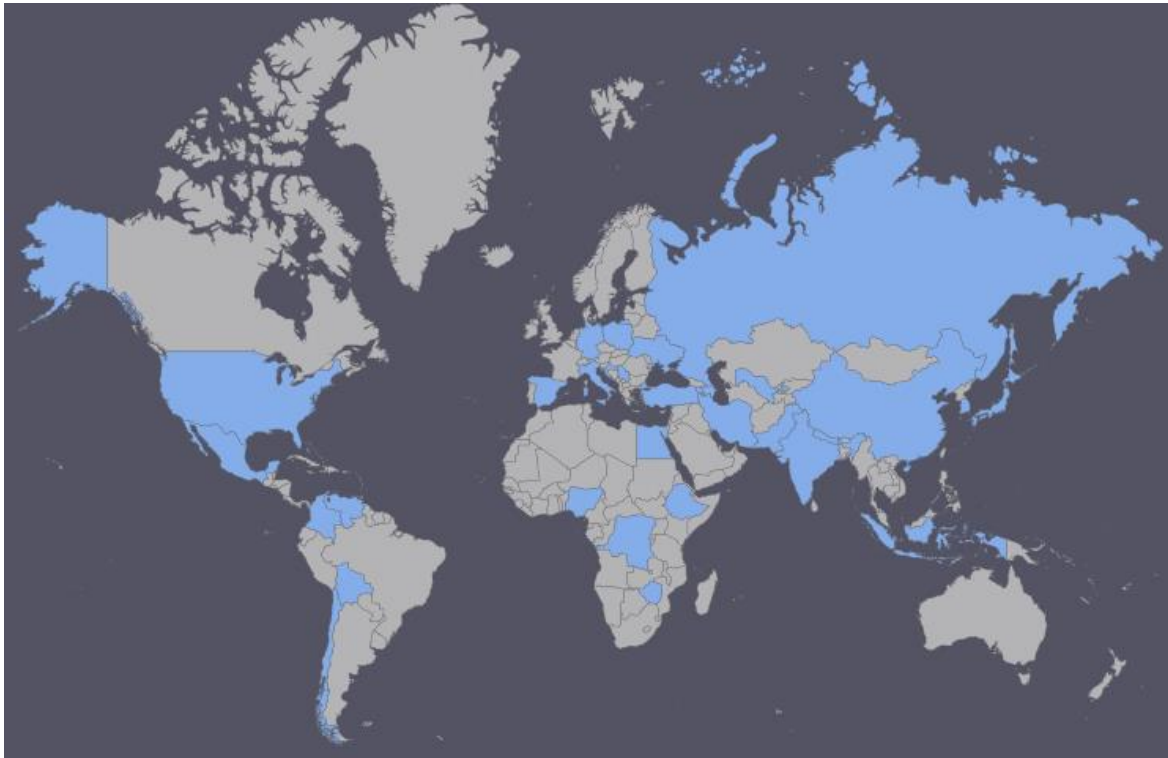

What is the Intercultural Mentoring Program (ICM)?

ICM: The Intercultural Mentoring Program is a part of the support services provided by the Student Service Center.

Mentees: international **degree-seeking students** at the beginning of their studies

Mentors: experienced German and international students from all faculties

Matching: subject of study, personal wishes and interests

What does ICM offer you?

- Trainings & Workshops
- Weekly Social, Cultural and Sport Events
- Excursions In and Out of Germany
- Friends from All Around the World
- Tips & Tricks for Your Life and Studies in Freiburg
- Participation Certificate
- +More!

ICM: Participants from all over the world

Mentors 24

Mentees 24

Map: www.amcharts.com

ICM Time-Plan

ICM - TIME PLAN

Feb. – Sep 24
Mentors' Registration

Sep. – mid- Oct. 24
Mentees's Registration
Matching